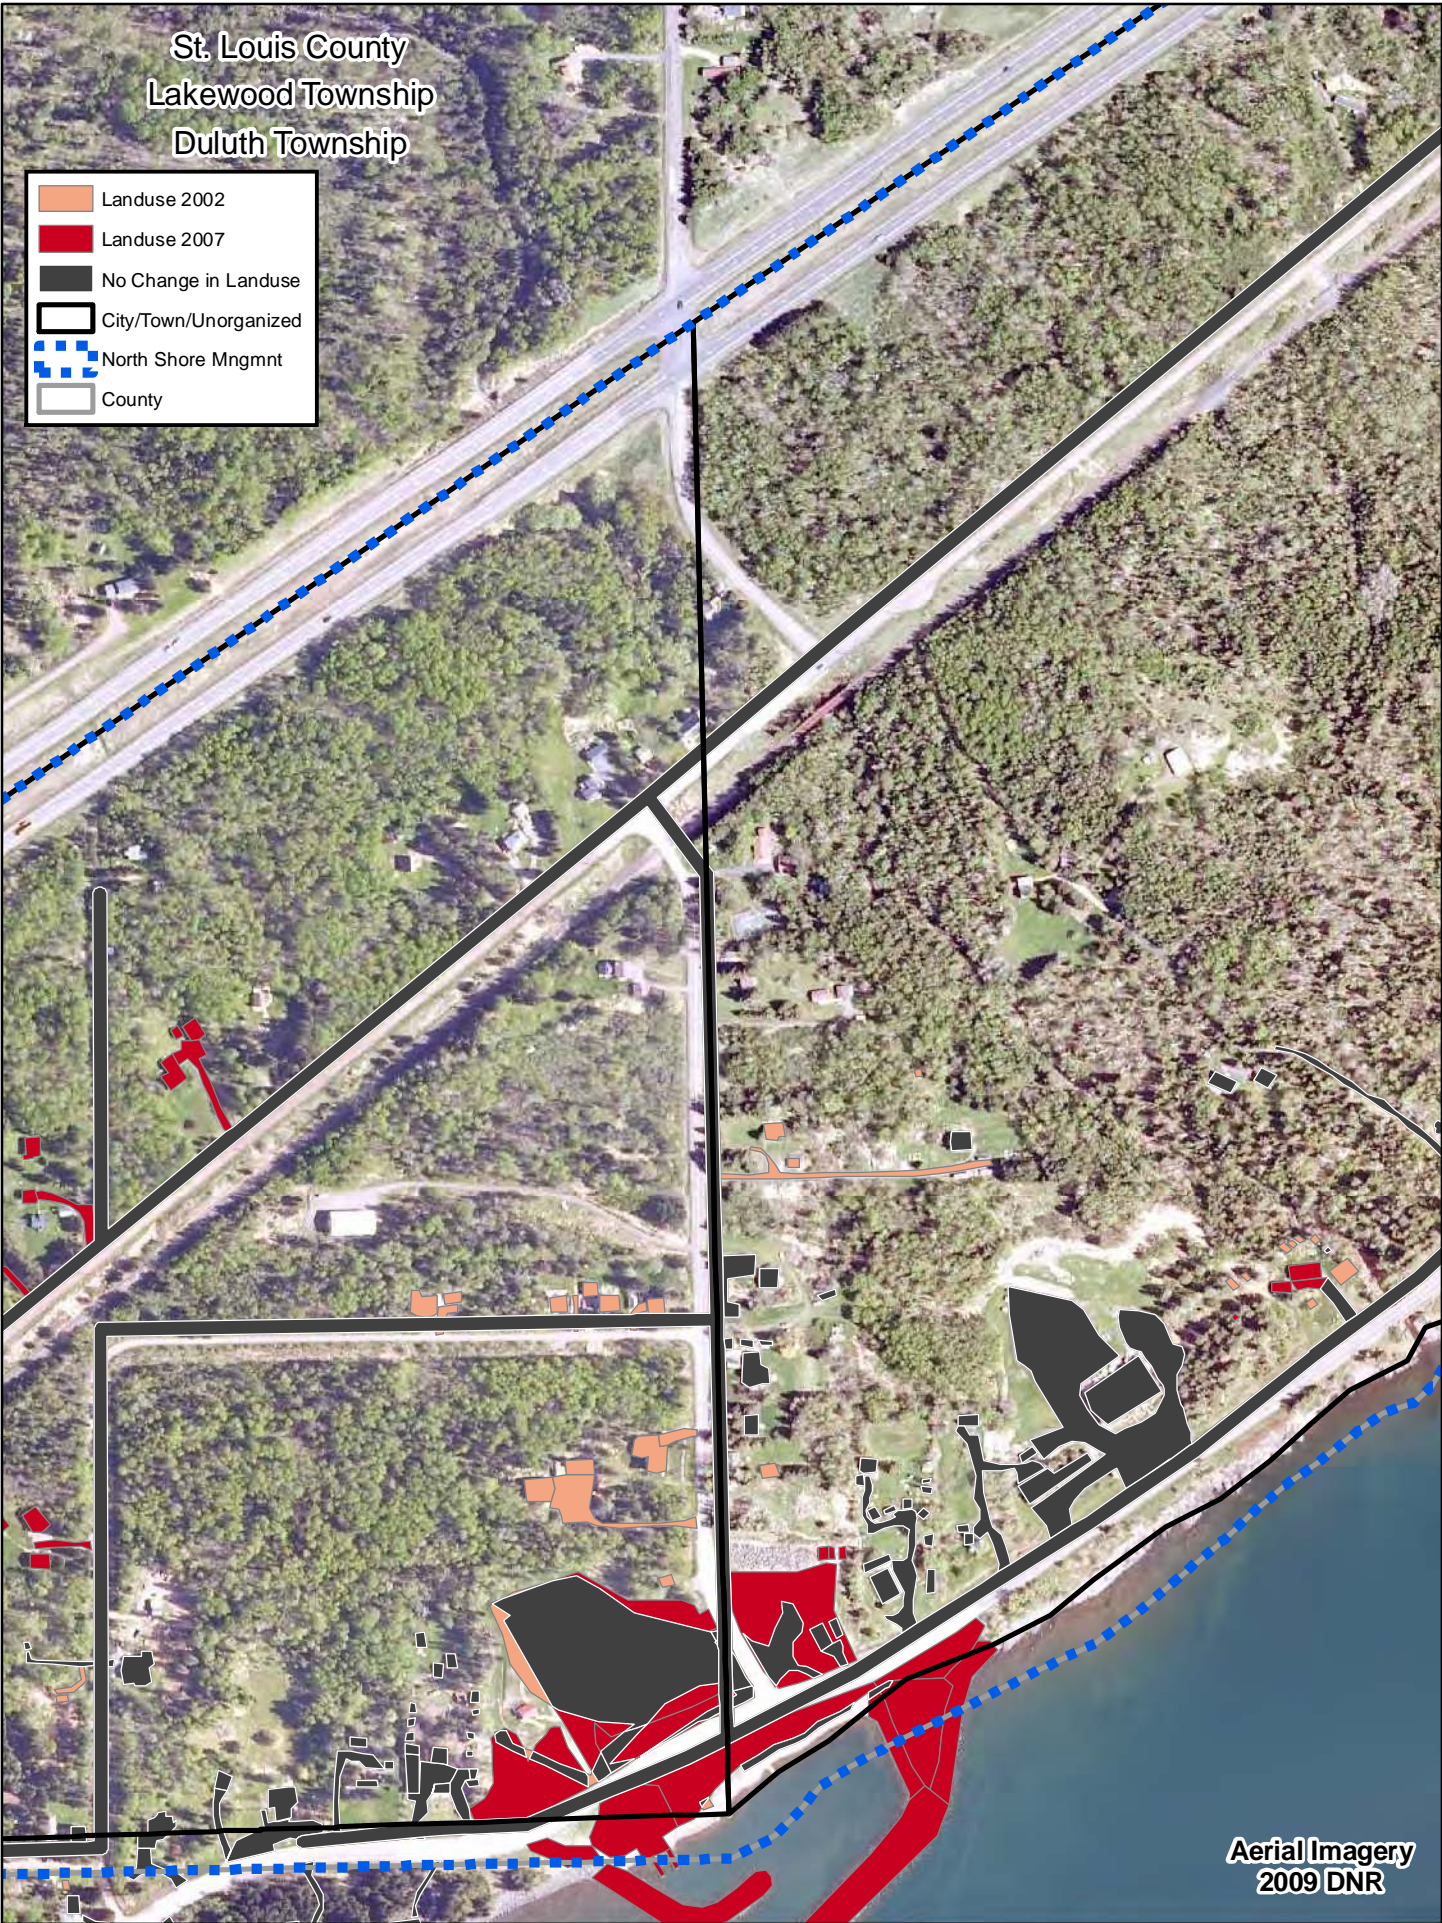

St. Louis County
Lakewood Township

See Page 2

Aerial Imagery
2009 DNR

St. Louis County
Lakewood Township
Duluth Township

See Page 1

See Page 3

Aerial Imagery
2009 DNR